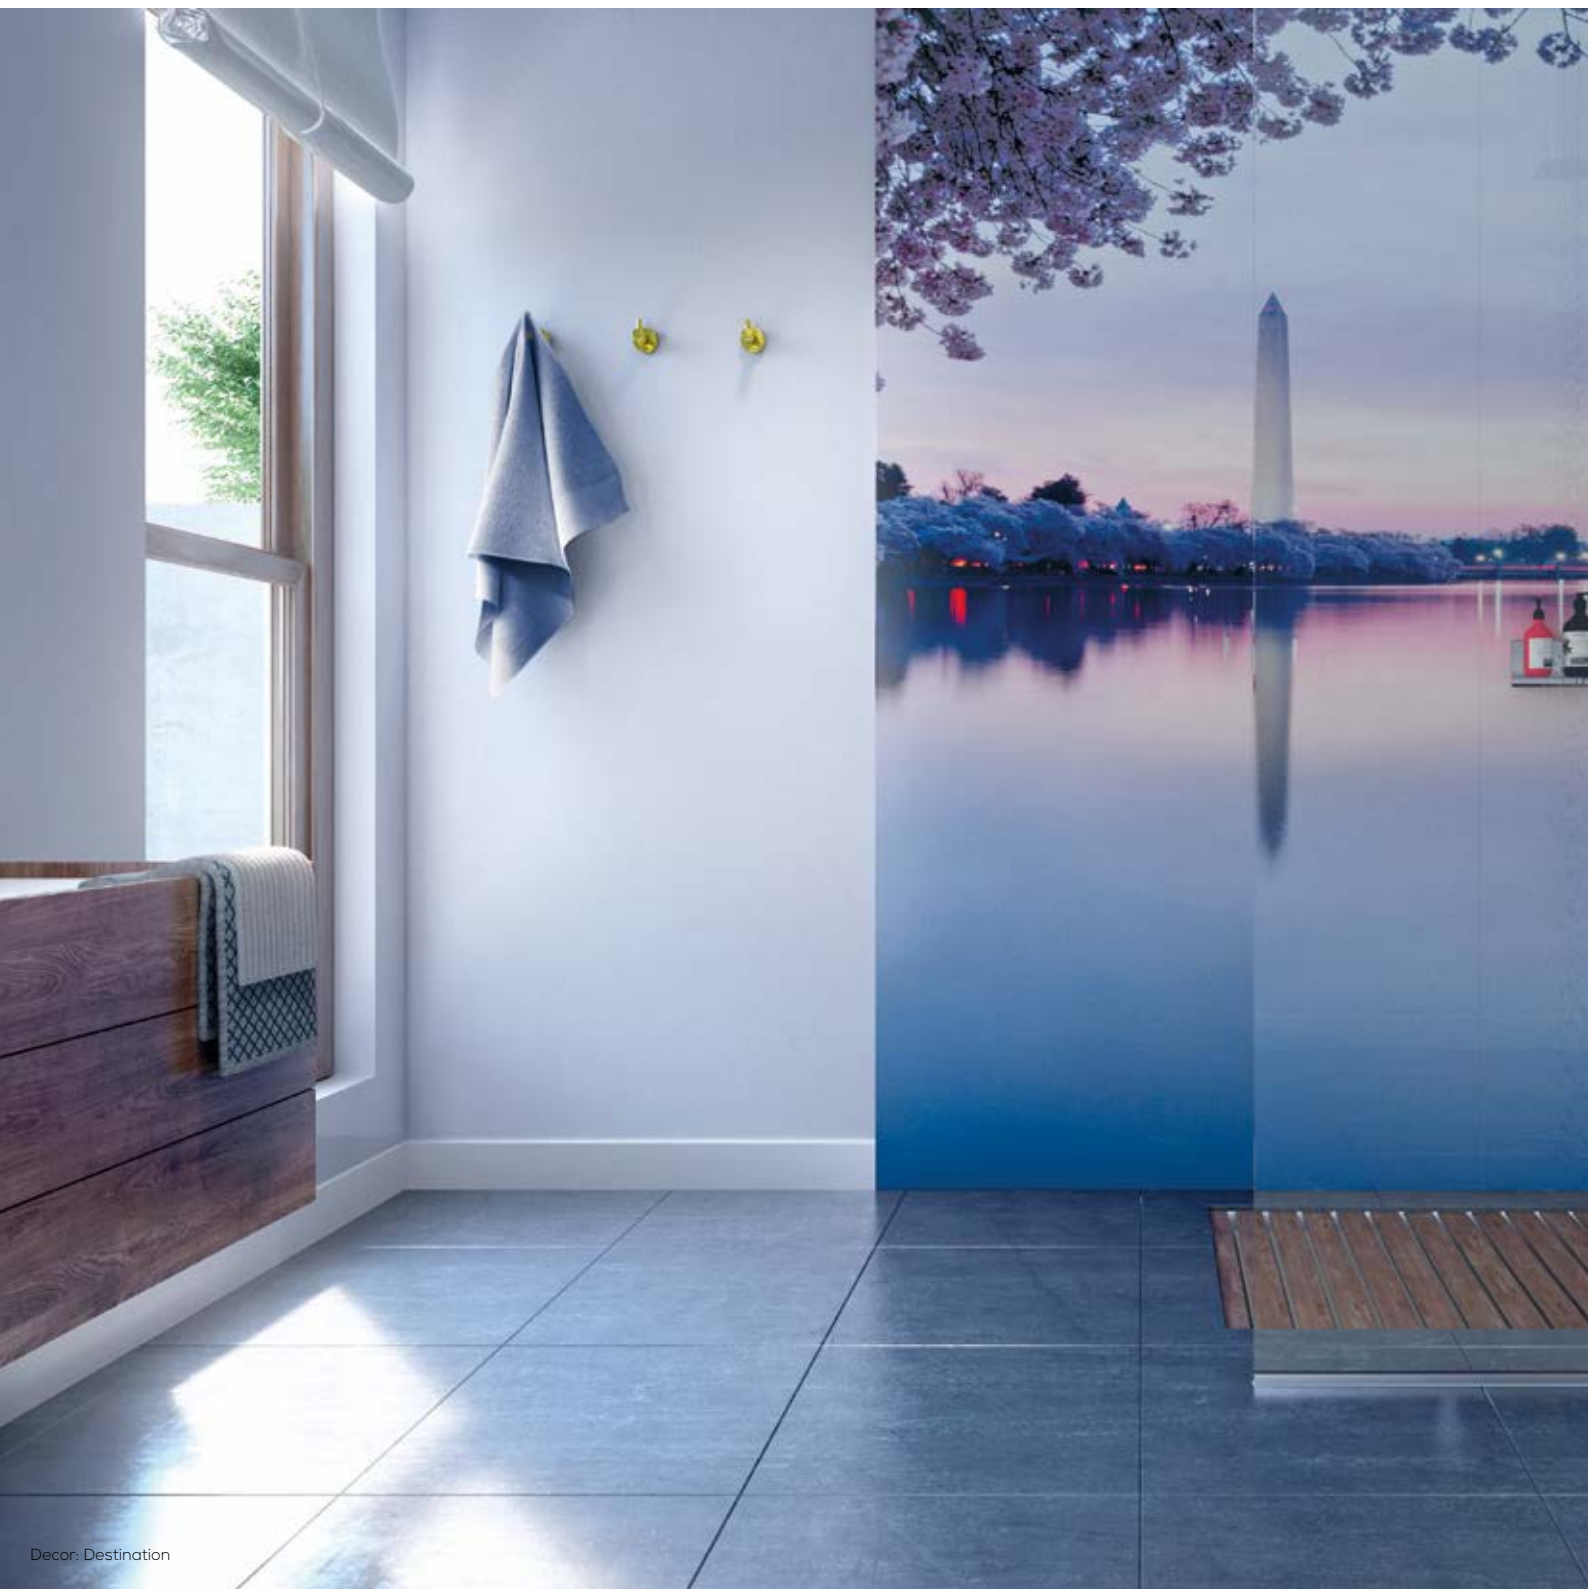

Victorian Turquoise
SCA08

Diamond
SCA09

Paseo
SCA10

Herringbone
SCA11

Navy Herringbone
SCA16

If you love the look of tiles but want to avoid the demanding maintenance or high cost of installation, this collection is for you. With both square and delicately shaped tile looks, this varied collection is a beautiful alternative. Please contact info@showerwall.co.uk or your retailer. To find your nearest retailer visit our website below.

Order your sample online at www.showerwall.co.uk
or email samples@showerwall.co.uk

Decor: Destination

Our acrylic panels can be produced with any image of your choice for the ultimate personalised bathroom or select one of the versatile images shown. Images can cover a maximum width of 4.8 metres, excluding Coastal which can be used over 3 metres. For details, please contact info@showerwall.co.uk or visit your retailer.